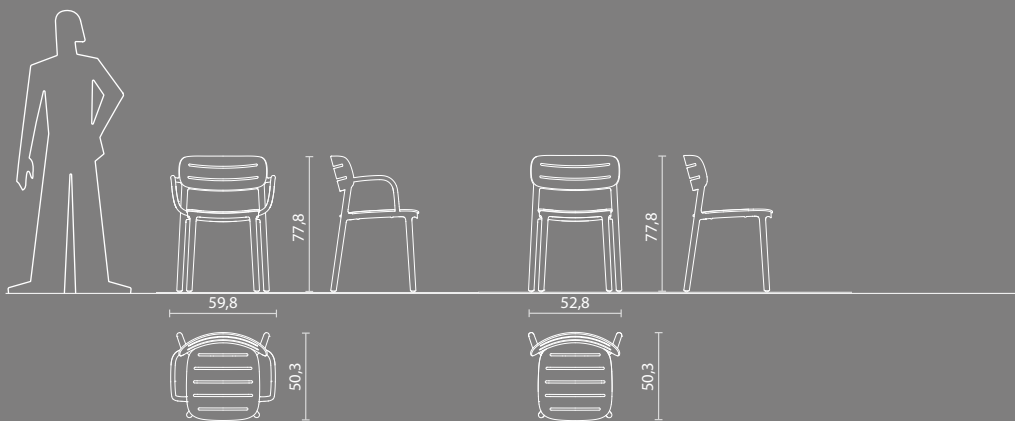

MATERIALI

Polipropilene rinforzato con Fibra di Vetro al 20%.
Second Life: Polipropilene ricavato dal riciclo urbano in percentuale > al 50% rinforzato con Fibra di Vetro al 20%.

MATERIALS

Polypropylene 20% glass fiber reinforced.
Second Life: Polypropylene made from urban recycling in a percentage > 50% reinforced with 20% glass fiber.

MADE IN ITALY

INDOOR / OUTDOOR

IMPILABILE / STACKABLE

FINITURE / FINISHING

MENTA VERDE
NCS S 3010-G20Y

CAPPUCCINO
PANTONE 7530 C

ANTRACITE DI SARDEGNA
NCS S8500-N

NEVE SAN CANDIDO
RAL 9003

CROISSETTE WITH ARMRESTS CROISSETTE CON BRACCIOLI

Dimensioni Dimensions	Confezione Packaging	Peso (KG) Weight (KG)
59,8 x 50,3 x 77,8 cm	63,6 x 79,6 x 102,5 cm	4,7

Note / Notes

N.6 pezzi per scatola. N.6 pezzi max impilabili.
6 Items per box. Stackable item max 6 pieces.

Quantitativo minimo d'ordine: n.6 pezzi per colore o multipli.
Minimum order quantity: 6 pieces per colour or multiples.

CROISSETTE WITHOUT ARMRESTS CROISSETTE SENZA BRACCIOLI

Dimensioni Dimensions	Confezione Packaging	Peso (KG) Weight (KG)
52,8 x 50,3 x 77,8 cm	56,6 x 79,6 x 102,5 cm	4,2

Note / Notes

N.6 pezzi per scatola. N.8 pezzi max impilabili.
6 Items per box. Stackable item max 8 pieces.

Quantitativo minimo d'ordine: n.6 pezzi per colore o multipli.
Minimum order quantity: 6 pieces per colour or multiples.